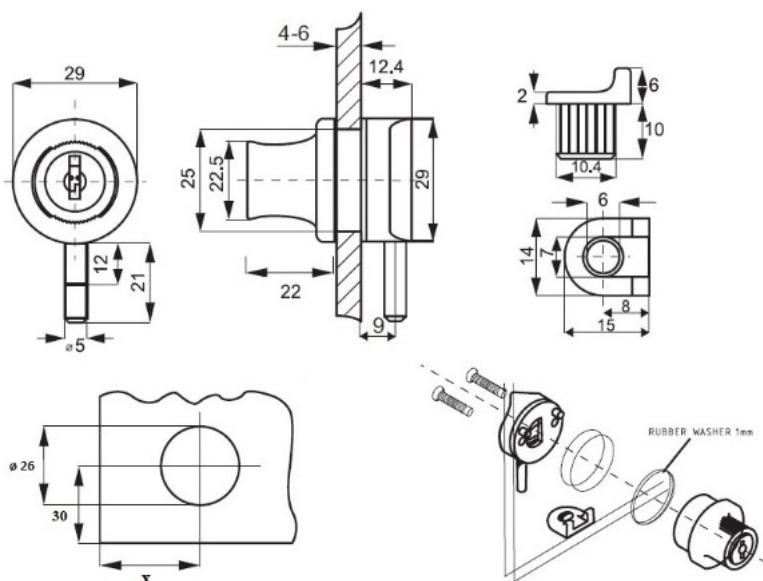

## Description:

Glass Door Lock X-689, CK SISO, Alu Finish, 4-6mm Glass,

## Item number:

14.09.132-1

Units	Box	Carton	HS Code	Barcode
Pcs.	15	150	8301300000	
				5704866046237